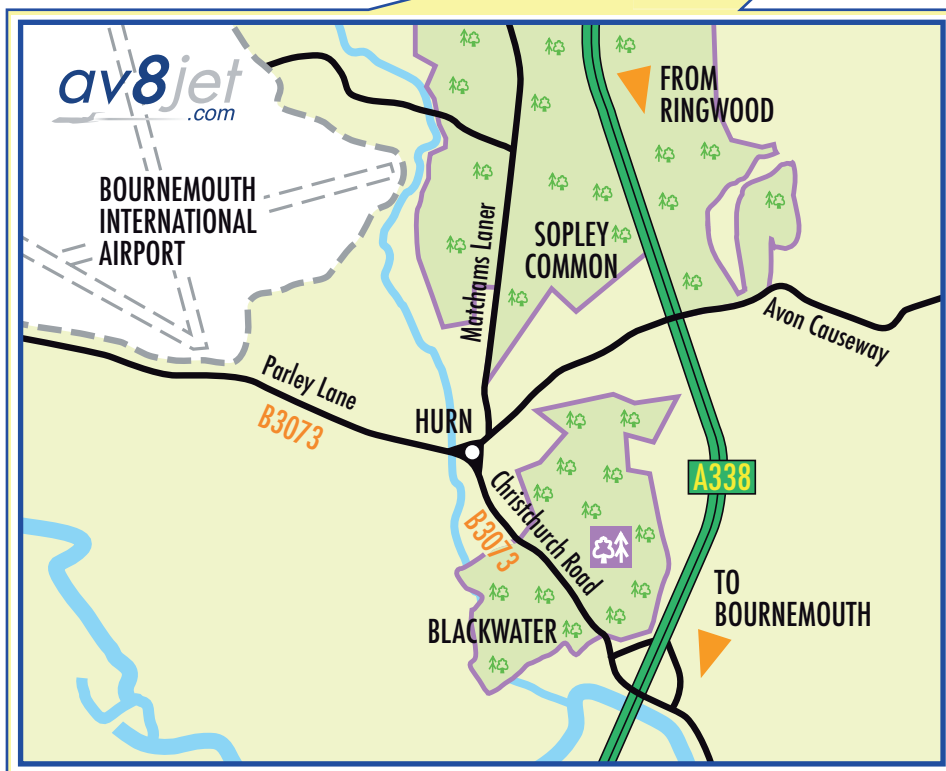

Building 617
Bournemouth International Airport
Christchurch
Dorset
BH23 6NE

Tel: (01202) 597362

1. Take the A338 southbound for 5 miles, then take the exit for Bournemouth Airport
2. At the junction at the end of the slip road turn right, on to the B3073 Hurn Road
3. Continue straight for approximately 1 mile and at the roundabout take the second exit, on to the Avon Causeway (Do not take the first exit following signs for the airport)
4. Take the first turning on the left, on to Matchams Lane
5. After approximately 1 mile take the turning on the left for Bournemouth Airfield. (signposted North Eastern Business Park)
6. Follow the road down, through the single lane section and take the second turning on the left (signposted Bournemouth Flying Club)
7. After 100 yards you will see our metal gates on your right